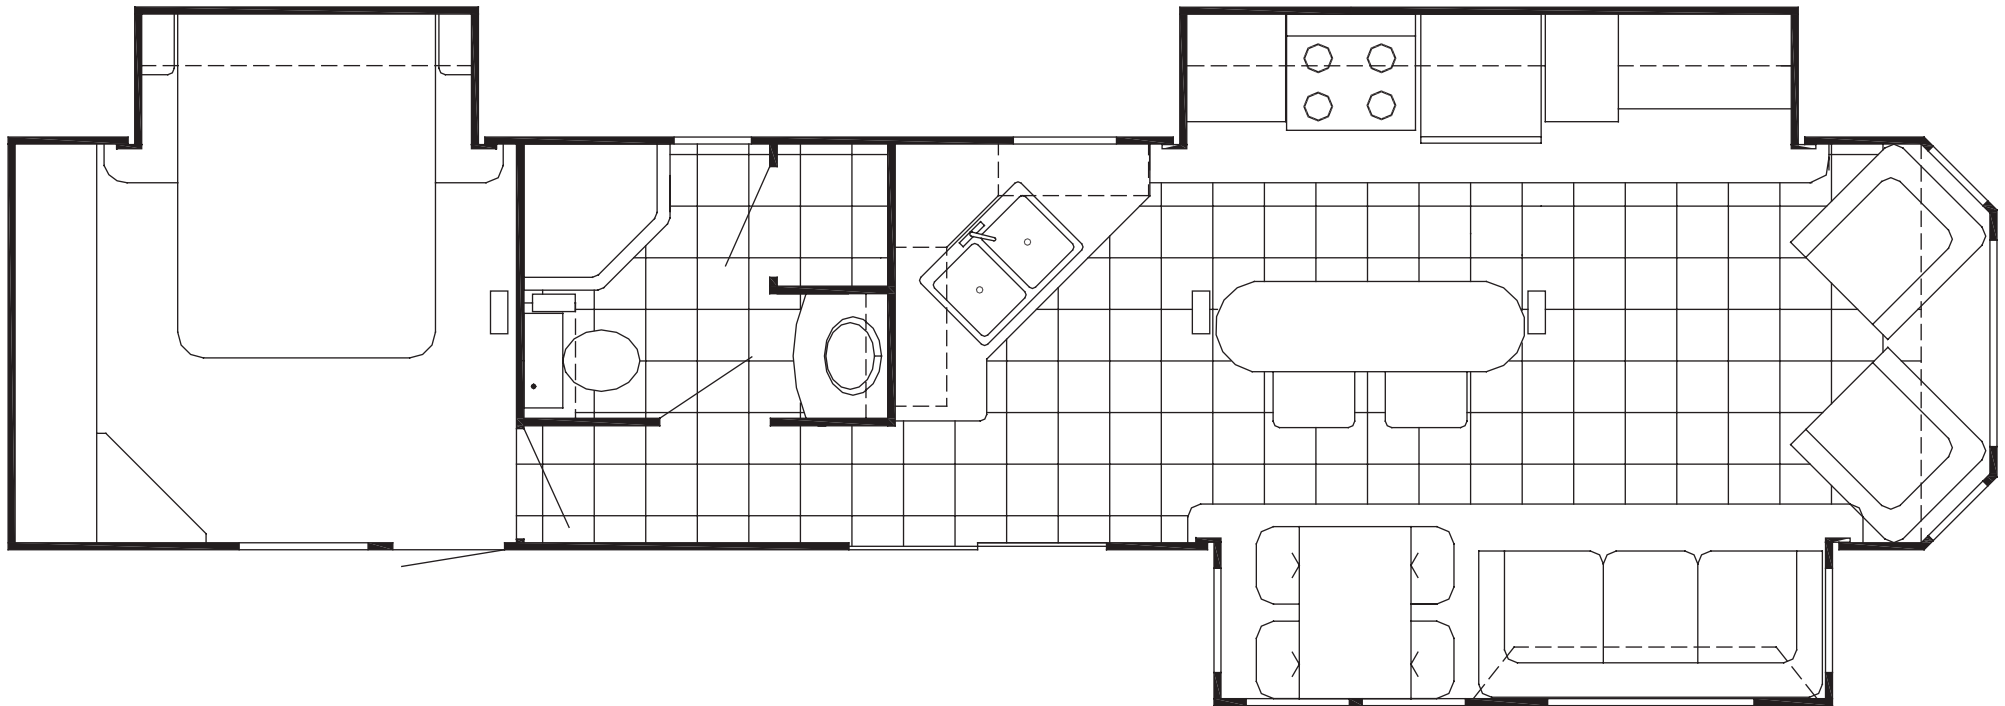

The Grand Haven

ISLAND KITCHEN

1240-IK / 12' W x 38'7" L

Mechanical/Exterior

- 41,000 BTU Furnace
- 20 Gallon Electric Water Heater
- (2) Triple Steps
- Safety Glass Black Radius Tinted Windows
- Black Thermopane Patio Door with Screen
- Porch Lights
- Fire Extinguisher

Kitchen/Bath

- Metallic Goose Neck Kitchen Faucet with Pullout Sprayer
- 18" CF Frost Free Refrigerator w/ Ice Maker
- 30" Deluxe 4 Burner Residential Stove
- 30" GE® Spacemaker® Microwave
- Solid Surface Countertops w/ Backsplash
- Large Under Mount Sink
- Oil Rub Bronze Hardware on Doors & Drawers

Furniture

- 60" x 80" Therapeutic Pillow Top Mattress with Flex Steel Lift Bed with Storage
- 72" Hide-A-Bed Sofa with 2 Pillows
- Dining for 6 - (2) Bar Stools, Dinette Table with (4) Chairs
- Storage Under Dinette Chairs

Construction

- R-7 Insulation Throughout
- 8' Ceiling Height
- 5/8" Tongue & Groove Plywood Floor Decking
- 8' Floor Width
- Electric Slides
- Seamless Rubber Roof