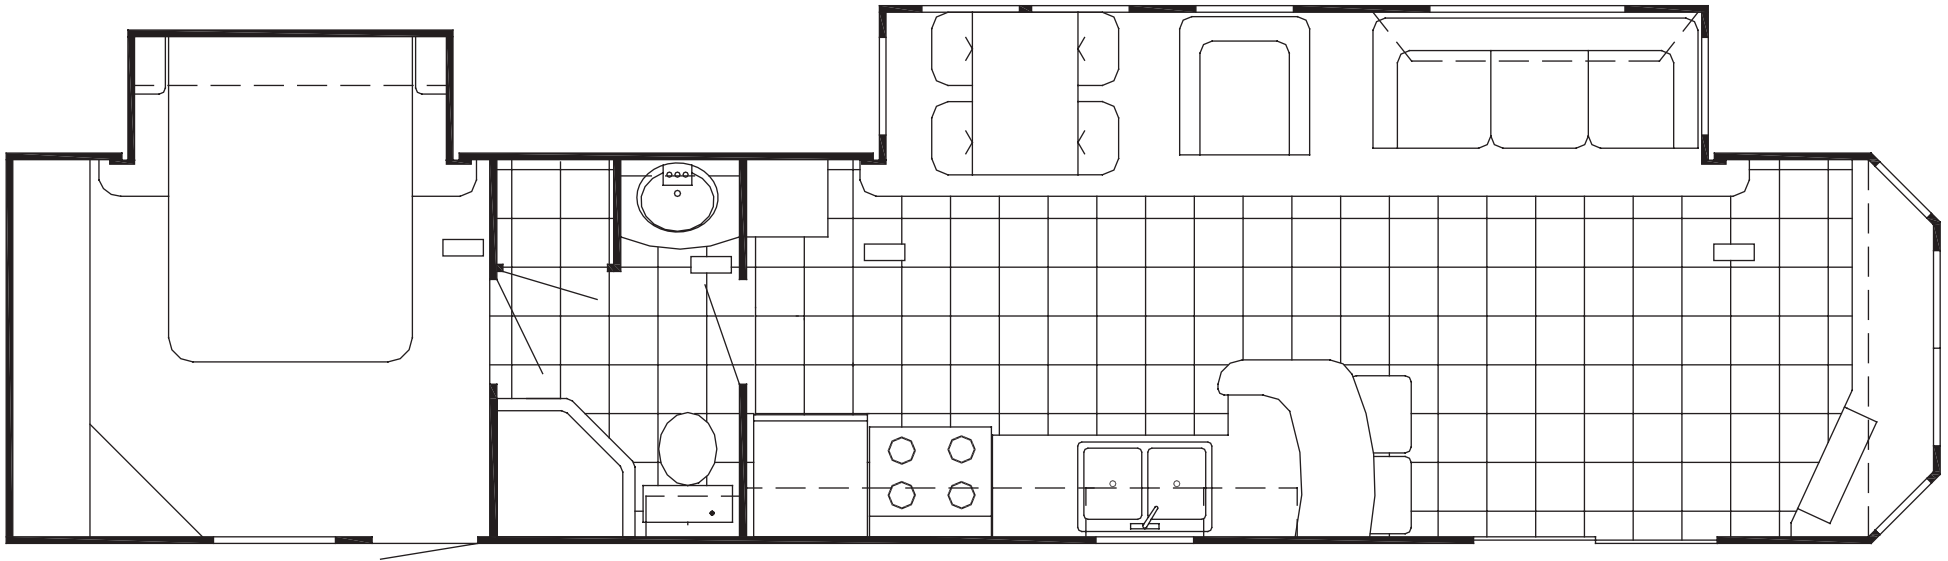

The Grand Haven

FRONT LIVING ROOM
1240-FL / 12' W x 39'8" L

Mechanical/Exterior

- 41,000 BTU Furnace
- 20 Gallon Electric Water Heater
- (2) Triple Steps
- Safety Glass Black Radius Tinted Windows
- Black Thermopane Patio Door with Screen
- Porch Lights
- Fire Extinguisher

Furniture

- 60" x 80" Therapeutic Pillow Top Mattress with Flex Steel Lift Bed with Storage
- 72" Hide-A-Bed Sofa with 2 Pillows
- Dining for 6 - (2) Bar Stools, Dinette Table with (4) Chairs
- Storage Under Dinette Chairs

Construction

- R-7 Insulation Throughout
- 8' Ceiling Height
- 5/8" Tongue & Groove Plywood Floor Decking
- 8' Floor Width
- Electric Slides
- Seamless Rubber Roof