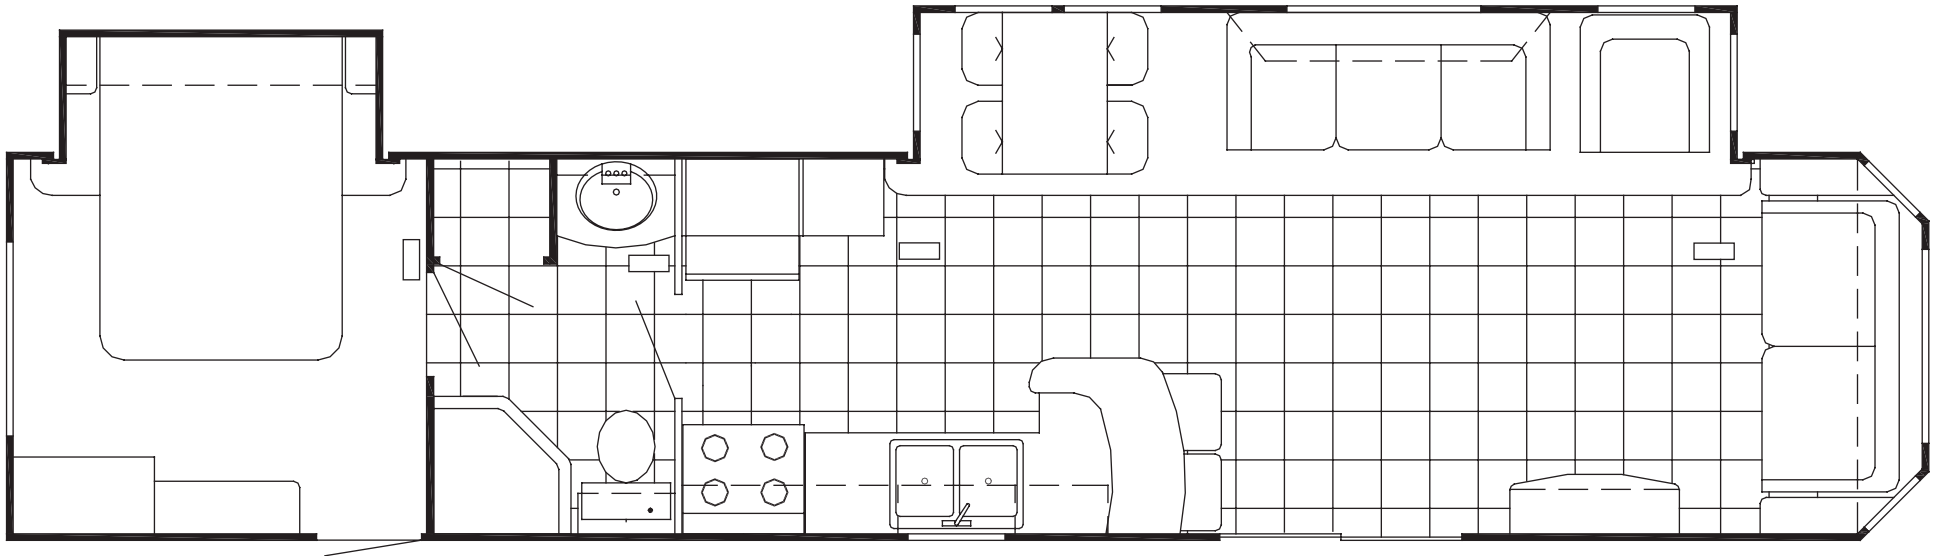

# The Grand Haven

DEN

1240-D / 12' W x 39'8" L

## Furniture

- 60" x 80" Therapeutic Pillow Top Mattress with Flex Steel Lift Bed with Storage
- 72" Hide-A-Bed Sofa with 2 Pillows
- Dining for 6 - (2) Bar Stools, Dinette Table with (4) Chairs
- Storage Under Dinette Chairs