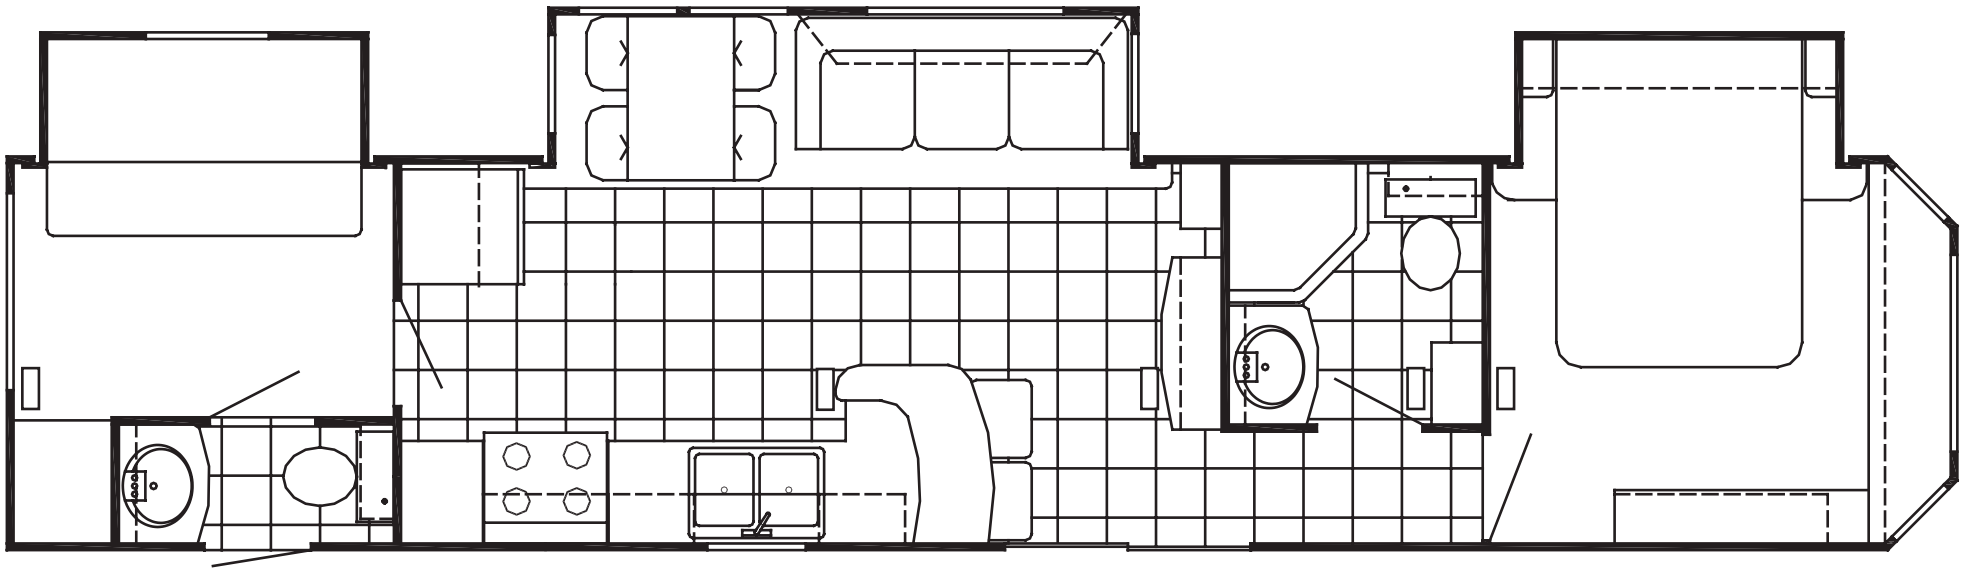

The Grand Haven

BUNK, 1-1/2 BATHS
1240-BK / 12' W x 39'8" L

Mechanical/Exterior

- 41,000 BTU Furnace
- 20 Gallon Electric Water Heater
- (2) Triple Steps
- Safety Glass Black Radius Tinted Windows
- Black Thermopane Patio Door with Screen
- Porch Lights
- Fire Extinguisher

Kitchen/Bath

- Metallic Goose Neck Kitchen Faucet with Pullout Sprayer
- 18" CF Frost Free Refrigerator w/ Ice Maker
- 30" Deluxe 4 Burner Residential Stove
- 30" GE® Spacemaker® Microwave
- Solid Surface Countertops w/ Backsplash
- Large Under Mount Sink
- Oil Rub Bronze Hardware on Doors & Drawers

Furniture

- 60" x 80" Therapeutic Pillow Top Mattress with Flex Steel Lift Bed with Storage
- 72" Hide-A-Bed Sofa with 2 Pillows
- Dining for 6 - (2) Bar Stools, Dinette Table with (4) Chairs
- Storage Under Dinette Chairs

Construction

- R-7 Insulation Throughout
- 8' Ceiling Height
- 5/8" Tongue & Groove Plywood Floor Decking
- 8' Floor Width
- Electric Slides
- Seamless Rubber Roof