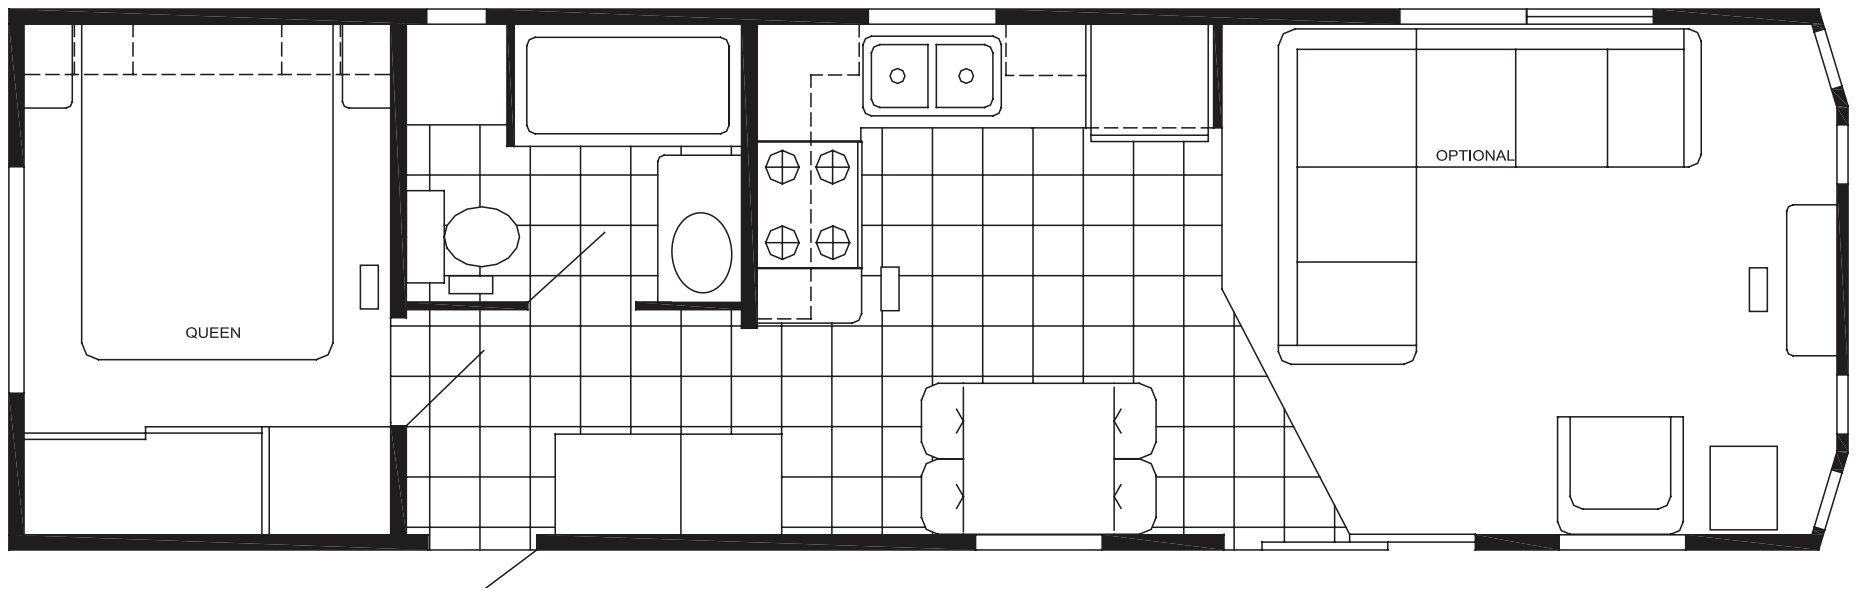

# The Bayview

FRONT ENTERTAINMENT ROOM | 1238-FETBV / 12' W x 36'6" L

## Kitchen

- Raised Panel Hardwood Cabinet Doors
- 18" CF Frost-Free Refrigerator
- 30" Deluxe Gas Range with Clock Timer
- 30" Spacemaker Microwave
- Laminated Countertops with Backsplash

## Furniture

- Residential Sofa
- Hide-A-Bed
- Swivel Rocker
- Dinette with 4 Chairs or Bar Stools
- End Table with Lamp
- Therapeutic Pillow Top Queen Bed

## Bathroom

- Bevel Edge Laminated Countertops with Backsplash
- Power Exhaust Vent
- 1 Piece Fiberglass Tub/Shower
- Curved Rod & Shower Curtain
- Porcelain Bath Sink