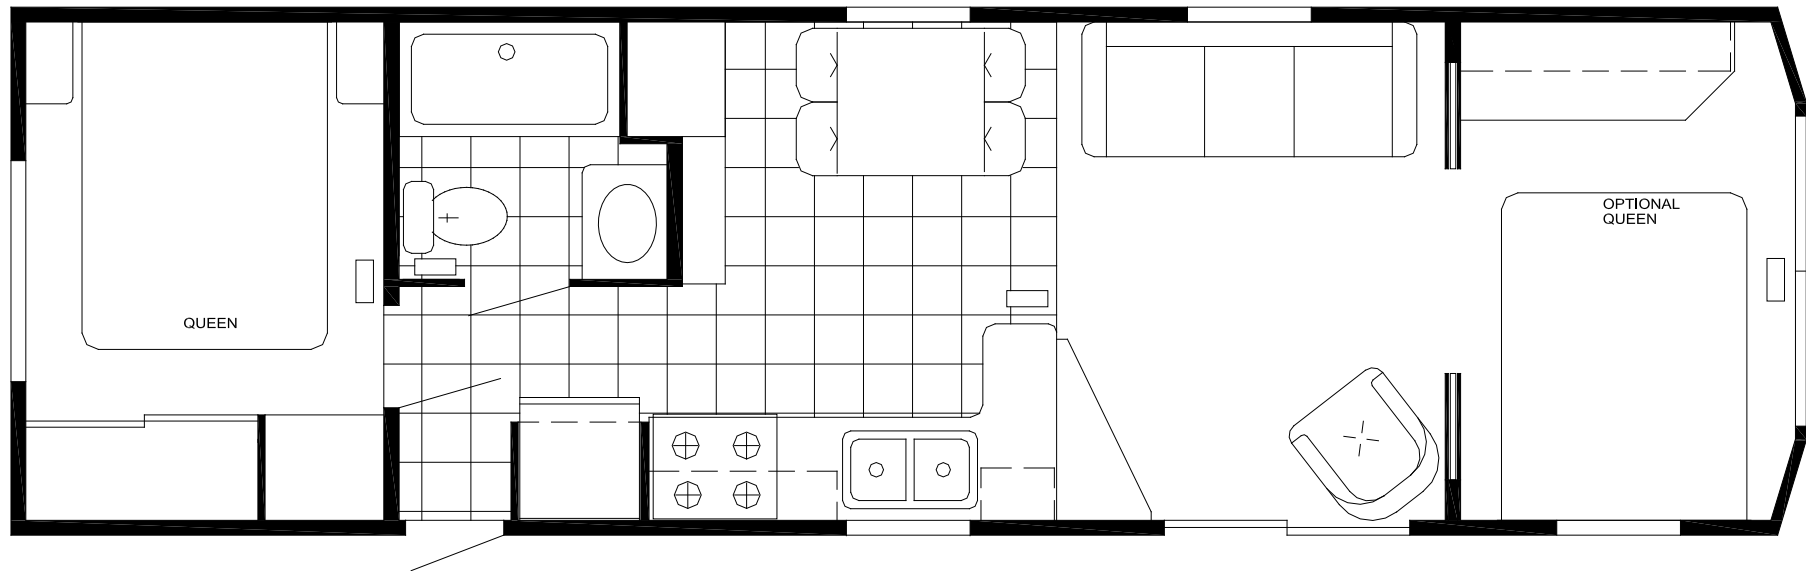

The Bayview

TWO BEDROOM | 1238-2BBV / 12' W x 36'6" L

CANTERBURY®

Mechanical

- 41,000 BTU Furnace
- LP & CO Gas Detectors
- Fire Extinguisher
- 20 Gallon Electric Water Heater
- Digital Thermostat

Kitchen

- Raised Panel Hardwood Cabinet Doors
- 18" CF Frost-Free Refrigerator
- 30" Deluxe Gas Range with Clock Timer
- 30" Spacemaker Microwave
- Laminated Countertops with Backsplash

Furniture

- Residential Sofa
- Hide-A-Bed
- Swivel Rocker
- Dinette with 4 Chairs or Bar Stools
- End Table with Lamp
- Therapedic Pillow Top Queen Bed

Bathroom

- Bevel Edge Laminated Countertops with Backsplash
- Power Exhaust Vent
- 1 Piece Fiberglass Tub/Shower
- Curved Rod & Shower Curtain
- Porcelain Bath Sink

Interior

- Roller-Bearing Drawer Guides
- Sliding Mirrored Wardrobe Doors
- Sat/Cable-Ready TV Jack in all Locations
- DVD System with Surround Sound
- Mini Blinds Throughout

Construction

- 20 Year Asphalt Shingles
- 30 lb Rafters/R-11 Insulation
- Single Hung Vinyl Thermopane Windows with Low E Glass
- 5/8" Full Width Floor Decking
- 8" Steel I-Beam Chassis