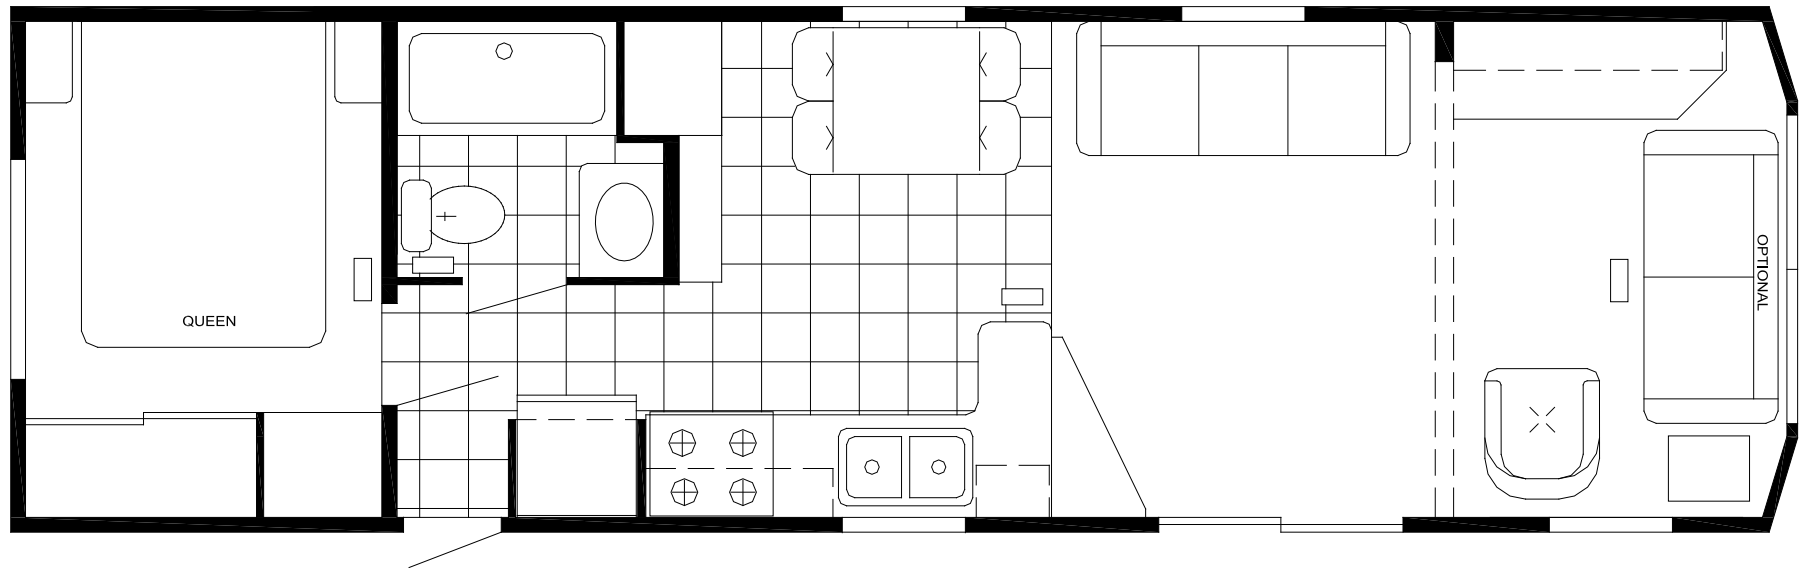

The Bayview

FRONT DEN | 1238-DBV / 12' W x 36'6" L

Mechanical

- 41,000 BTU Furnace
- LP & CO Gas Detectors
- Fire Extinguisher
- 20 Gallon Electric Water Heater
- Digital Thermostat

Kitchen

- Raised Panel Hardwood Cabinet Doors
- 18" CF Frost-Free Refrigerator
- 30" Deluxe Gas Range with Clock Timer
- 30" Spacemaker Microwave
- Laminated Countertops with Backsplash

Furniture

- Residential Sofa
- Hide-A-Bed
- Swivel Rocker
- Dinette with 4 Chairs or Bar Stools
- End Table with Lamp
- Therapeutic Pillow Top Queen Bed

Bathroom

- Bevel Edge Laminated Countertops with Backsplash
- Power Exhaust Vent
- 1 Piece Fiberglass Tub/Shower
- Curved Rod & Shower Curtain
- Porcelain Bath Sink

Interior

- Roller-Bearing Drawer Guides
- Sliding Mirrored Wardrobe Doors
- Sat/Cable-Ready TV Jack in all Locations
- DVD System with Surround Sound
- Mini Blinds Throughout

Construction

- 20 Year Asphalt Shingles
- 30 lb Rafters/R-11 Insulation
- Single Hung Vinyl Thermopane Windows with Low E Glass
- 5/8" Full Width Floor Decking
- 8" Steel I-Beam Chassis