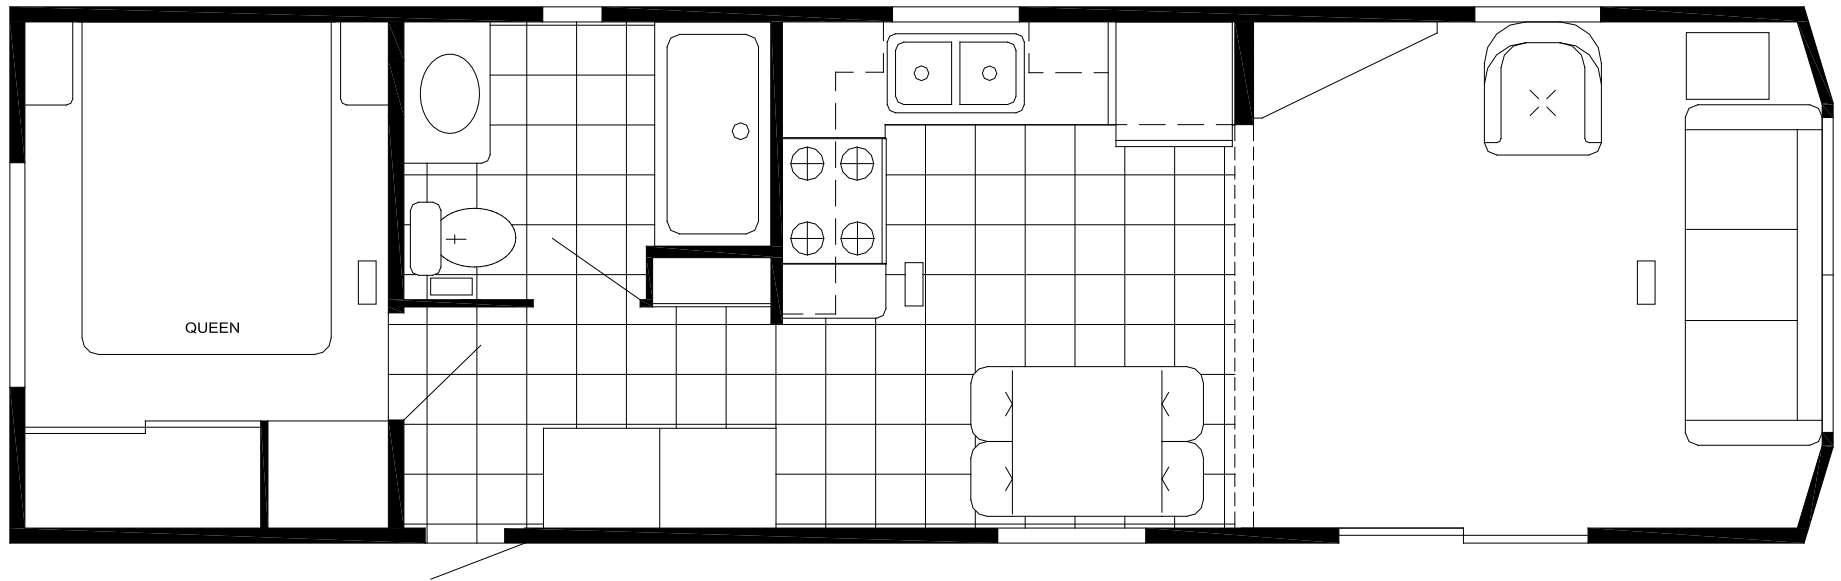

# The Bayview

FRONT LIVING ROOM | 1238-FLBV / 12' W x 36'6" L

## Kitchen

- Raised Panel Hardwood Cabinet Doors
- 18" CF Frost-Free Refrigerator
- 30" Deluxe Gas Range with Clock Timer
- 30" Spacemaker Microwave
- Laminated Countertops with Backsplash

## Furniture

- Residential Sofa
- Hide-A-Bed
- Swivel Rocker
- Dinette with 4 Chairs or Bar Stools
- End Table with Lamp
- Therapedic Pillow Top Queen Bed

## Bathroom

- Bevel Edge Laminated Countertops with Backsplash
- Power Exhaust Vent
- 1 Piece Fiberglass Tub/Shower
- Curved Rod & Shower Curtain
- Porcelain Bath Sink