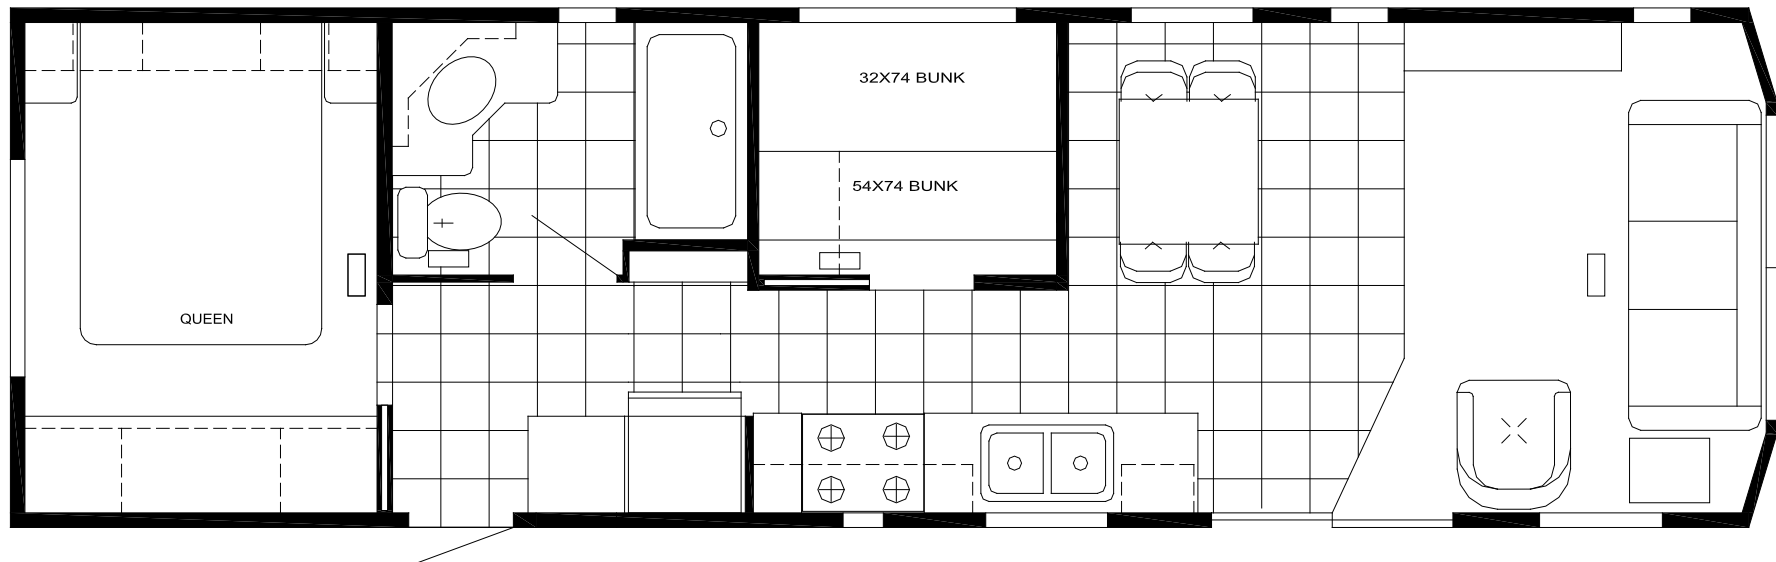

# The Parkvue

SIDE BUNK | 1238-SBK / 12' W x 36'6" L

## Kitchen

- Raised Panel Hardwood Cabinet Doors
- 18" CF Frost-Free Refrigerator
- 30" Deluxe Gas Range with Clock Timer
- 30" Spacemaker Microwave
- Laminated Countertops with Backsplash

## Furniture

- Residential Sofa Hide-A-Bed
- Swivel Rocker
- Dinette with 4 Chairs or Bar Stools
- End Table with Lamp
- Therapeutic Pillow Top Queen Bed

## Bathroom

- Bevel Edge Laminated Countertops with Backsplash
- Power Exhaust Vent
- 1 Piece Fiberglass Tub/Shower
- Curved Rod & Shower Curtain
- Porcelain Bath Sink