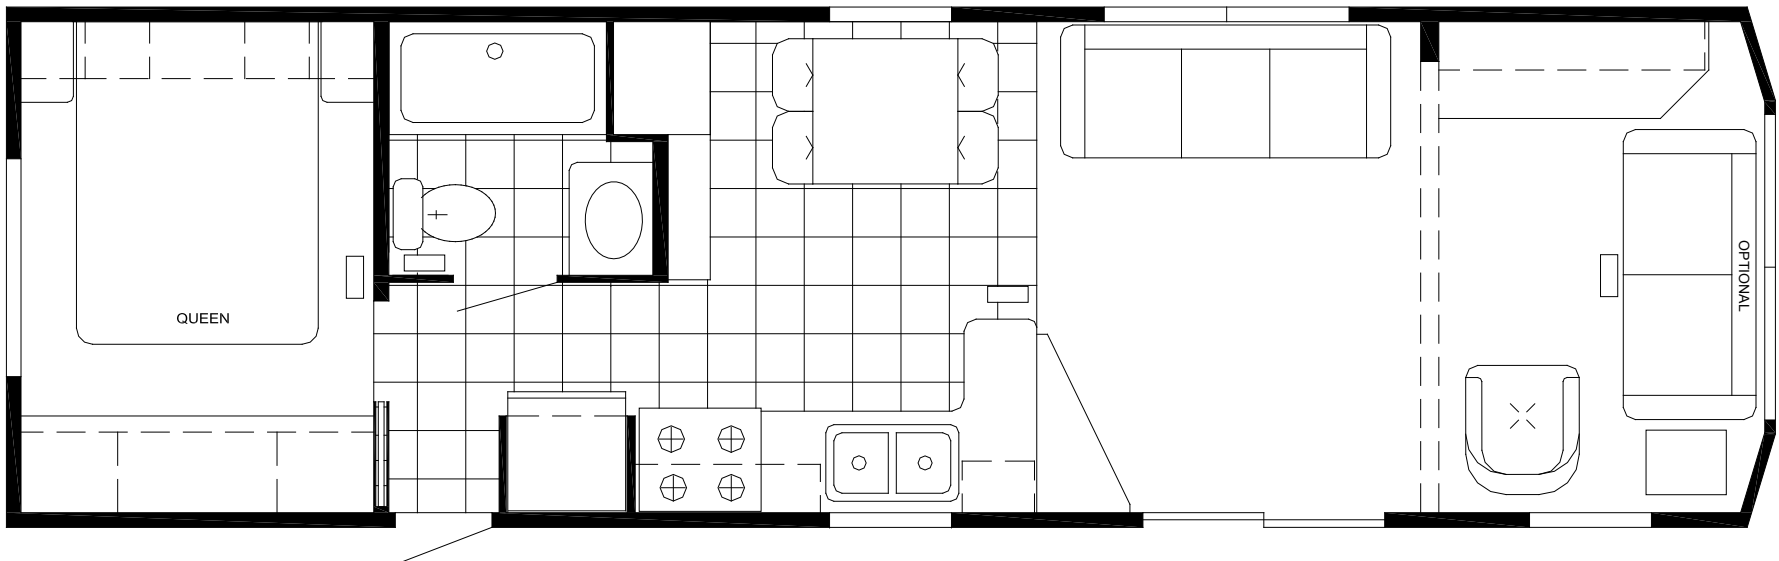

The Parkvue

DEN | 1238-D / 12' W x 36'6" L

Mechanical

- 20 Gallon Electric Water Heater
- LP & CO Gas Detectors
- Fire Extinguisher
- 41,000 BTU Furnace
- 50 Amp Service

Kitchen

- Raised Panel Hardwood Cabinet Doors
- 18" CF Frost-Free Refrigerator
- 30" Deluxe Gas Range with Clock Timer
- 30" Spacemaker Microwave
- Laminated Countertops with Backsplash

Furniture

- Residential Sofa
- Hide-A-Bed
- Swivel Rocker
- Dinette with 4 Chairs or Bar Stools
- End Table with Lamp
- Therapedic Pillow Top Queen Bed

Bathroom

- Bevel Edge Laminated Countertops with Backsplash
- Power Exhaust Vent
- 1 Piece Fiberglass Tub/Shower
- Curved Rod & Shower Curtain
- Porcelain Bath Sink