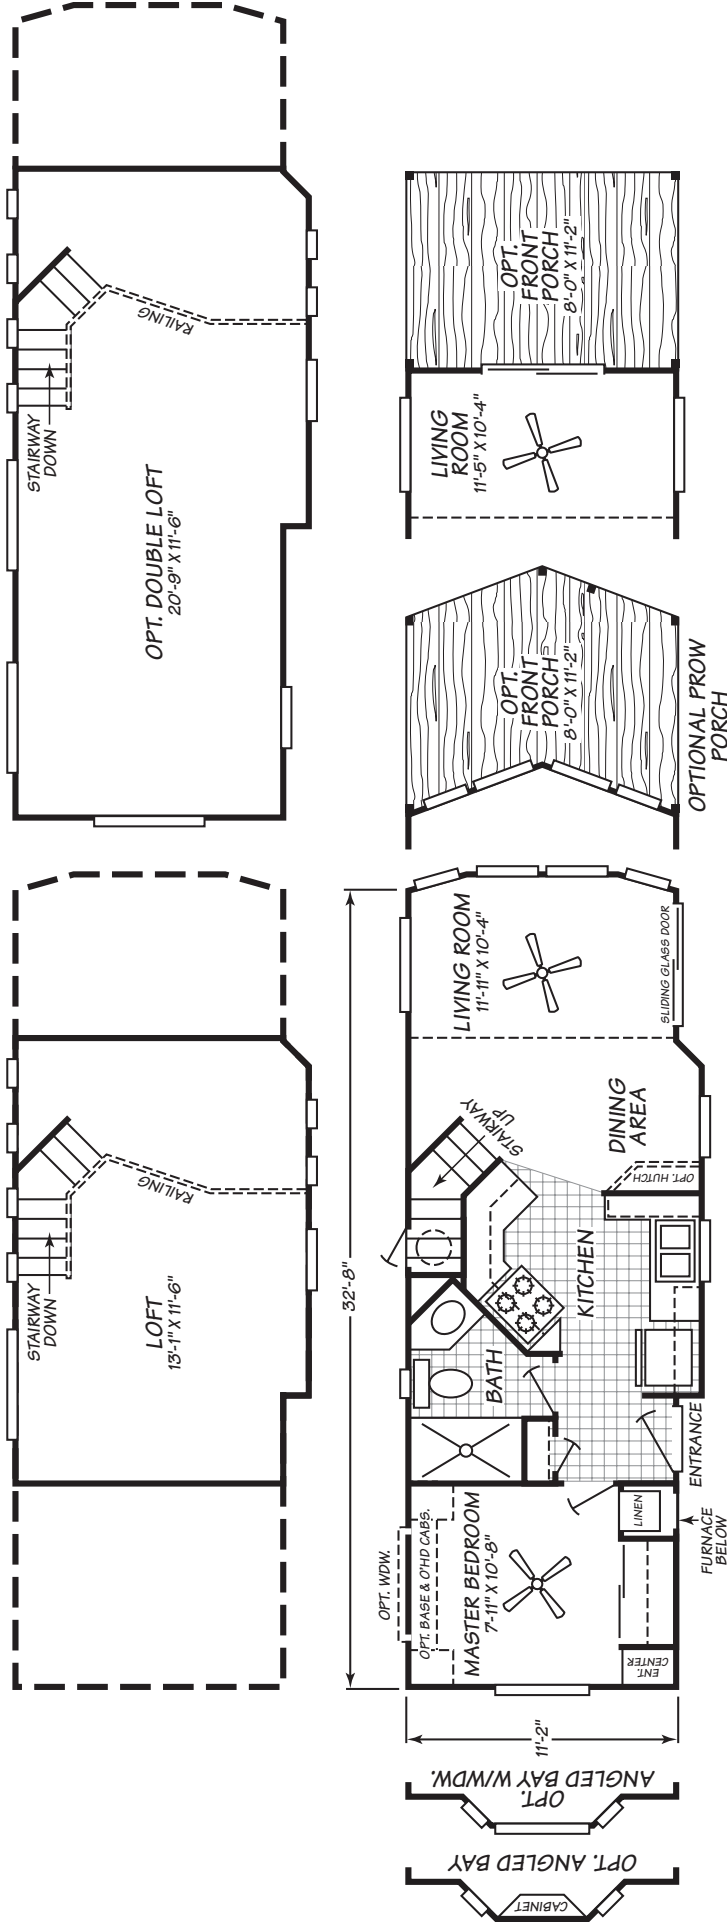

Dream Park Series Model 1331Z

1 Bedroom • 1 Bath • 384 Square Feet

Fleetwood Homes reserves the right to change colors, prices, specifications, models, dimensions and materials without notice. Rendering and diagrams are meant to be representative and, in keeping with Fleetwood's policy of constant updating and improvement, may vary from the actual home. All dimensions are nominal and approximated. Square footage is measured from exterior wall, and is an approximate figure. Length indicated in floorplans is floor length only. The length of the hitch is not included. (Add four feet to arrive at transportable length.) Ask your retailer for specifics. PRICES AND SPECIFICATIONS SUBJECT TO CHANGE WITHOUT NOTICE OR OBLIGATION.