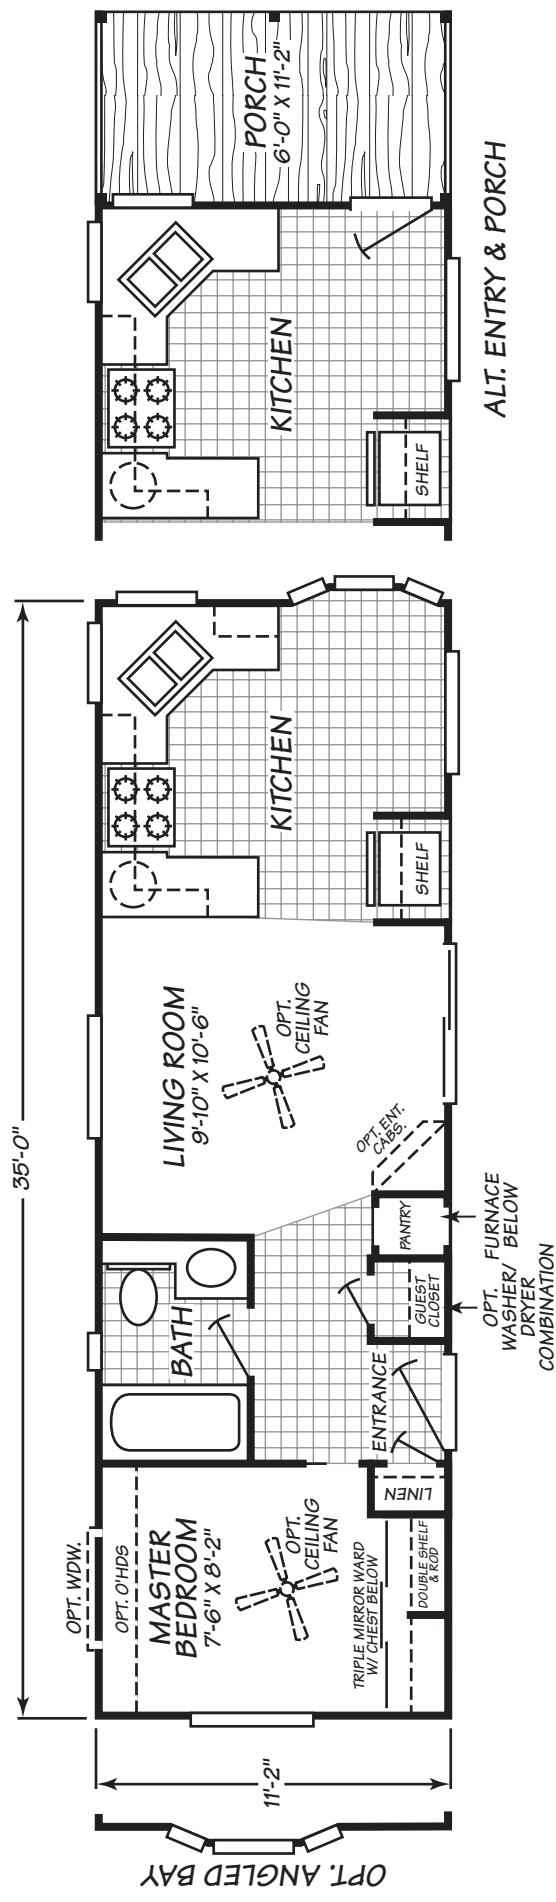

Brittany Park Series Model 1351 J
1 Bedroom • 1 Bath • 390 Square Feet

Fleetwood Homes reserves the right to change colors, prices, specifications, models, dimensions and materials without notice. Rendering and diagrams are meant to be representative and, in keeping with Fleetwood's policy of constant updating and improvement, may vary from the actual home. All dimensions are nominal and approximated. Square footage is measured from exterior wall to exterior wall, and is an approximate figure. Length indicated in floorplans is floor length only. The length of the hitch is not included. (Add four feet to arrive at transportable length.) Ask your retailer for specifics. PRICES AND SPECIFICATIONS SUBJECT TO CHANGE WITHOUT NOTICE OR OBLIGATION.