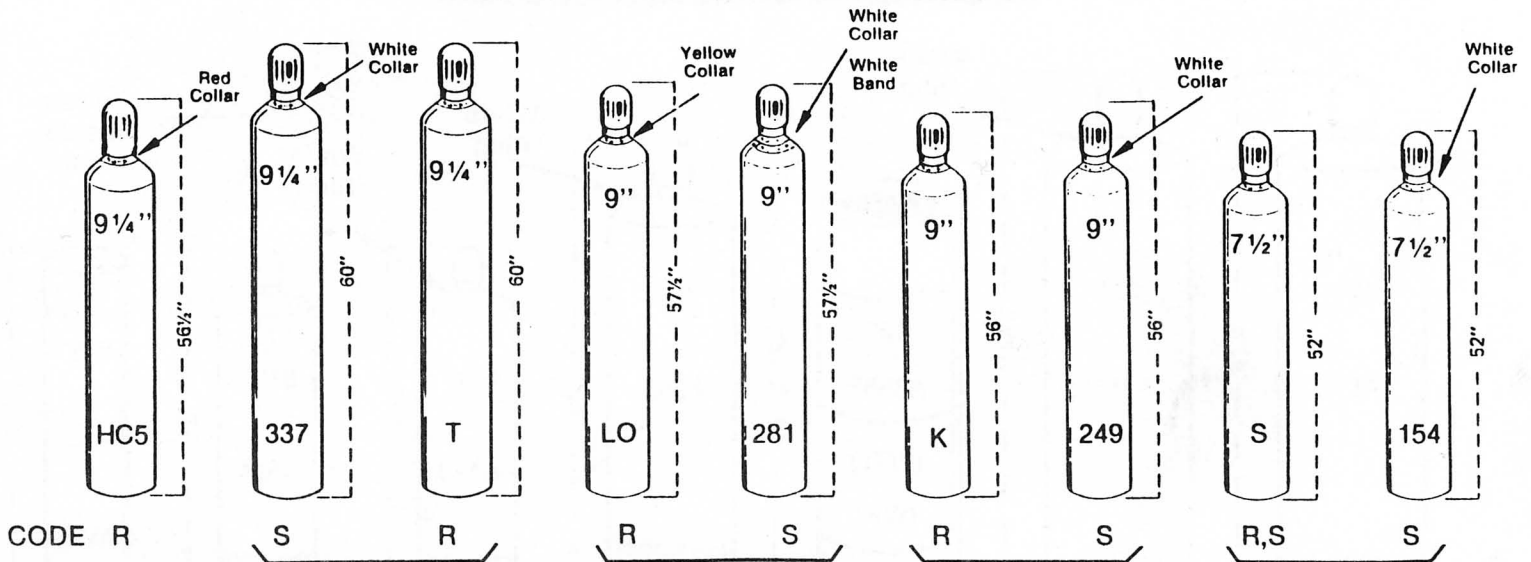

CYLINDER IDENTIFICATION GUIDE

HIGH PRESSURE CYLINDERS

Cylinder Colors

OXYGEN	GREEN	HELIUM	ORANGE
NITROGEN	BLACK	HELIUM MIXES	ORANGE w/ID RING
HYDROGEN	RED	ARGON (PURE)	BROWN
COMPRESSED AIR	YELLOW	ARGON (MIXES)	MAROON w/ID RING
CARBON DIOXIDE	GRAY	STARGON	MAROON w/ID NUMBER
NITROUS OXIDE	BLUE	NY-TROUS-PLUS	BLACK w/ID LABEL
		SPECIALTY GASES	BEIGE OR SILVER

CODE: R - RENTAL
S - SALE